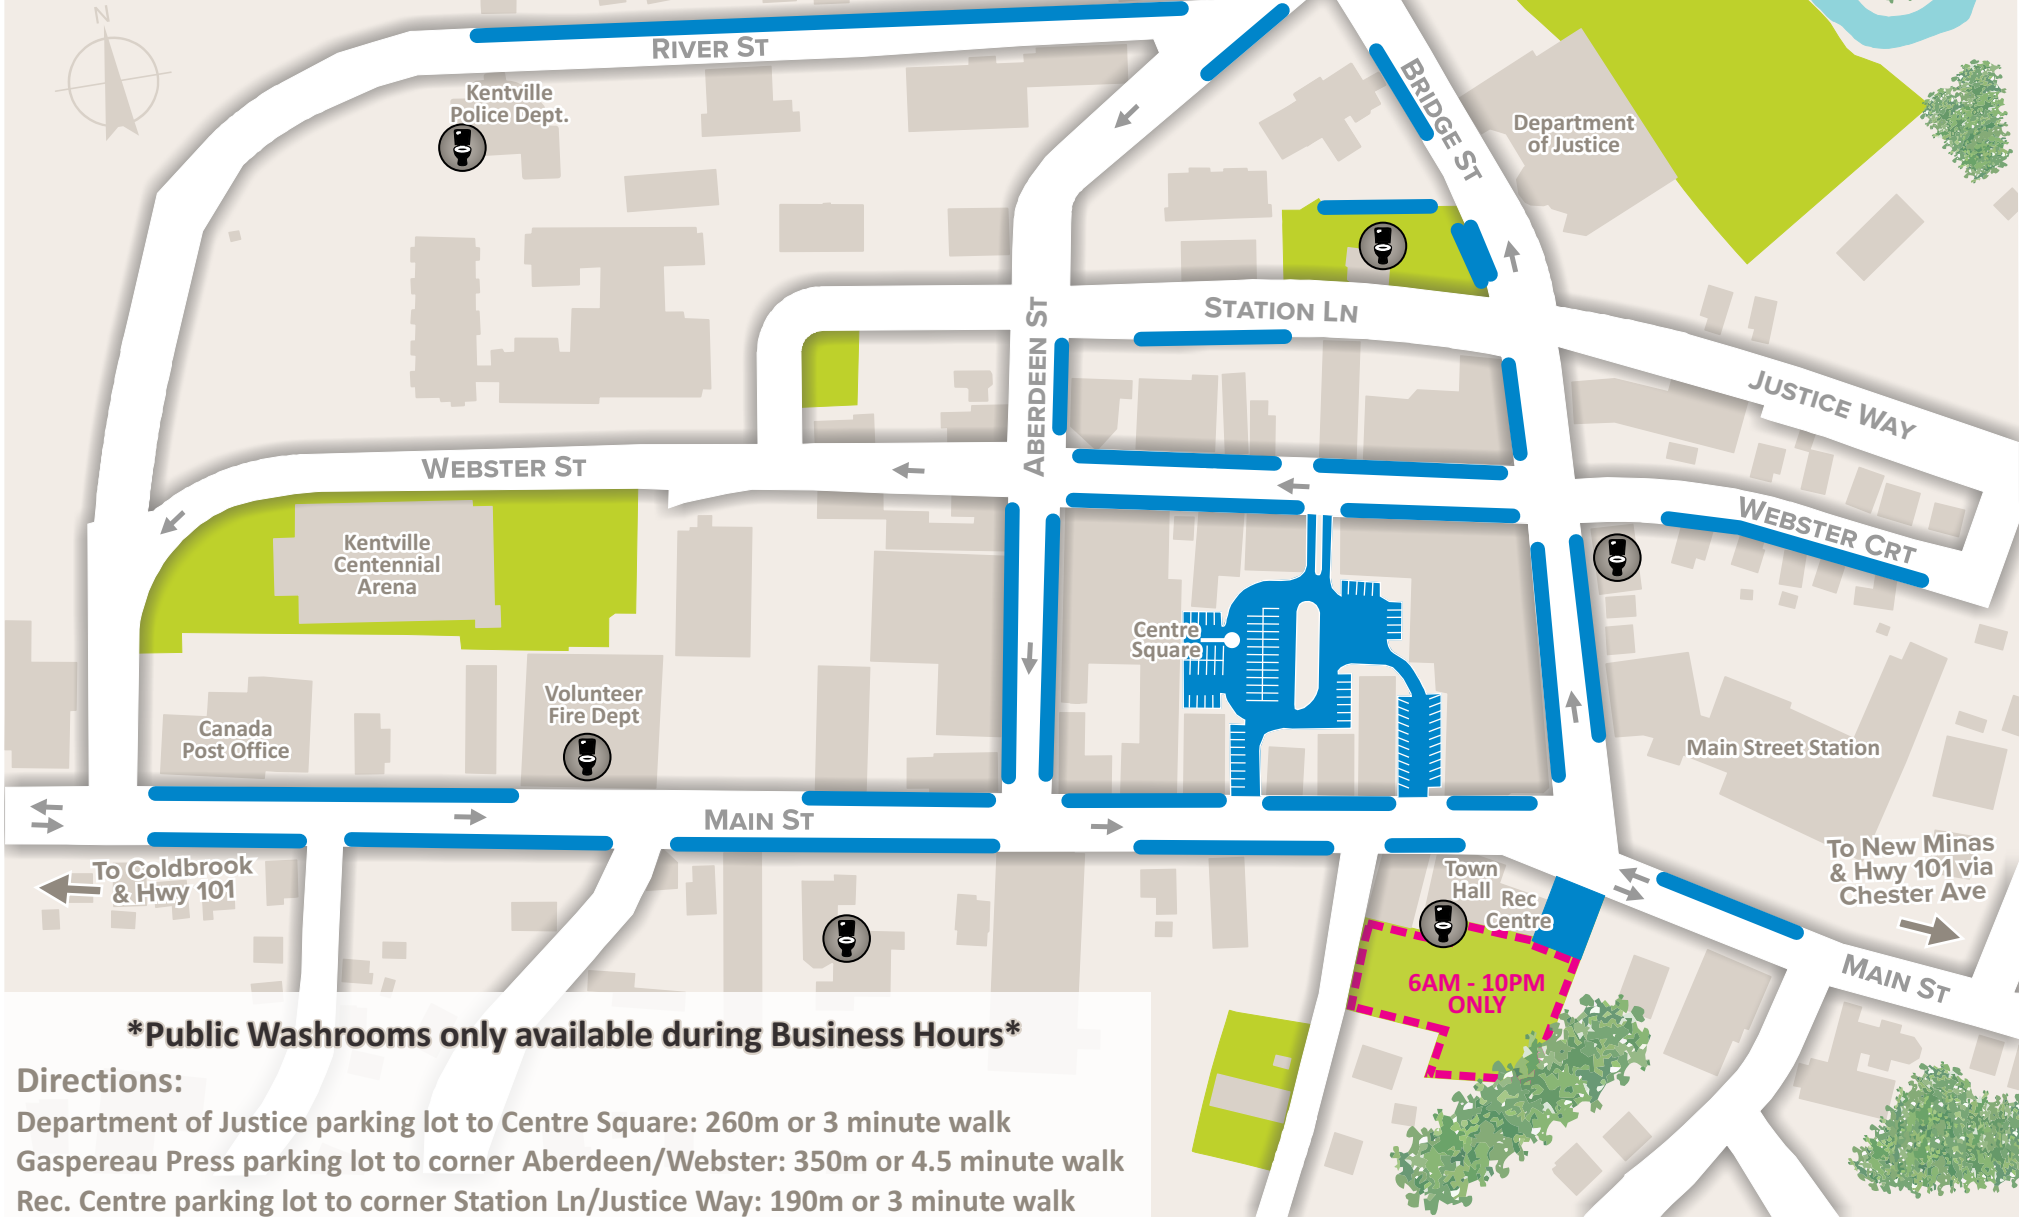

Kentville Downtown Parking Map

-  2 HOUR PARKING
-  FREE ALL DAY PARKING
-  PUBLIC WASHROOMS

Public Washrooms only available during Business Hours

Directions:

- Department of Justice parking lot to Centre Square: 260m or 3 minute walk
- Gaspereau Press parking lot to corner Aberdeen/Webster: 350m or 4.5 minute walk
- Rec. Centre parking lot to corner Station Ln/Justice Way: 190m or 3 minute walk